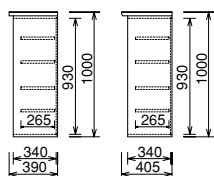

SAU-R1041L
(左開き)

SDU-R4041R-34-D40 CB
サイズ：W400・D390・H1000

フラット ミスト
カラ

サイズ番号

本体価格

サイズ	90	91	67	68	69	70	71	72	73
1250	¥77,500	¥80,000	¥80,000	¥82,500	¥82,500	¥85,000	¥85,000	¥87,500	¥87,500
1200	¥77,500	¥80,000	¥80,000	¥82,500	¥82,500	¥85,000	¥85,000	¥87,500	¥87,500
1150	¥77,500	¥80,000	¥80,000	¥82,500	¥82,500	¥85,000	¥85,000	¥87,500	¥87,500
1100	¥77,500	¥80,000	¥80,000	¥82,500	¥82,500	¥85,000	¥85,000	¥87,500	¥87,500
1050	¥77,500	¥80,000	¥80,000	¥82,500	¥82,500	¥85,000	¥85,000	¥87,500	¥87,500
1000	¥72,500	¥75,000	¥75,000	¥77,500	¥77,500	¥80,000	¥80,000	¥82,500	¥82,500
950	¥67,500	¥70,000	¥70,000	¥72,500	¥72,500	¥75,000	¥75,000	¥77,500	¥77,500
900	¥62,500	¥65,000	¥65,000	¥67,500	¥67,500	¥70,000	¥70,000	¥72,500	¥72,500
850 mm	¥57,500	¥60,000	¥60,000	¥62,500	¥62,500	¥65,000	¥65,000	¥67,500	¥67,500
H	300mm	325	350	375	400	425	450	475	500
W									

※Wは25mm間隔です。

Flat

SDU-R4042

Carra

SCU-R3042

Mist

SAU-R1042

SDU-R4042-34-D40 NC
サイズ：W800・D390・H1000

フラット ミスト
カラ

サイズ番号

本体価格

サイズ	98	99	100	67	68	69	70	71	72	73
1250	¥105,000	¥107,500	¥110,000	¥112,500	¥115,000	¥117,500	¥120,000	¥122,500	¥125,000	¥127,500
1200	¥100,000	¥102,500	¥105,000	¥107,500	¥110,000	¥112,500	¥115,000	¥117,500	¥120,000	¥122,500
1150	¥95,000	¥97,500	¥100,000	¥102,500	¥105,000	¥107,500	¥110,000	¥112,500	¥115,000	¥117,500
1100	¥90,000	¥92,500	¥95,000	¥97,500	¥100,000	¥102,500	¥105,000	¥107,500	¥110,000	¥112,500
1050	¥85,000	¥87,500	¥90,000	¥92,500	¥95,000	¥97,500	¥100,000	¥102,500	¥105,000	¥107,500
1000	¥80,000	¥82,500	¥85,000	¥87,500	¥90,000	¥92,500	¥95,000	¥97,500	¥100,000	¥102,500
950	¥75,000	¥77,500	¥80,000	¥82,500	¥85,000	¥87,500	¥90,000	¥92,500	¥95,000	¥97,500
900	¥70,000	¥72,500	¥75,000	¥77,500	¥80,000	¥82,500	¥85,000	¥87,500	¥90,000	¥92,500
850 mm	¥65,000	¥67,500	¥70,000	¥72,500	¥75,000	¥77,500	¥80,000	¥82,500	¥85,000	¥87,500
H	550mm	600	650	700	750	800	850	900	950	1000
W										